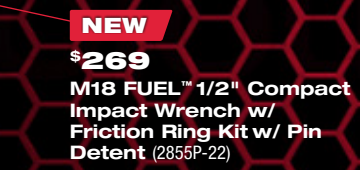

\$199
M18 FUEL™ 1/4" Hex Impact Driver Kit (2853-22)

IMPACT WRENCHES

NEW
\$269
M18 FUEL™ 3/8" Compact Impact Wrench w/ Friction Ring Kit (2854-22)

NEW
\$269
M18 FUEL™ 1/2" Compact Impact Wrench w/ Friction Ring Kit w/ Pin Detent (2855P-22)